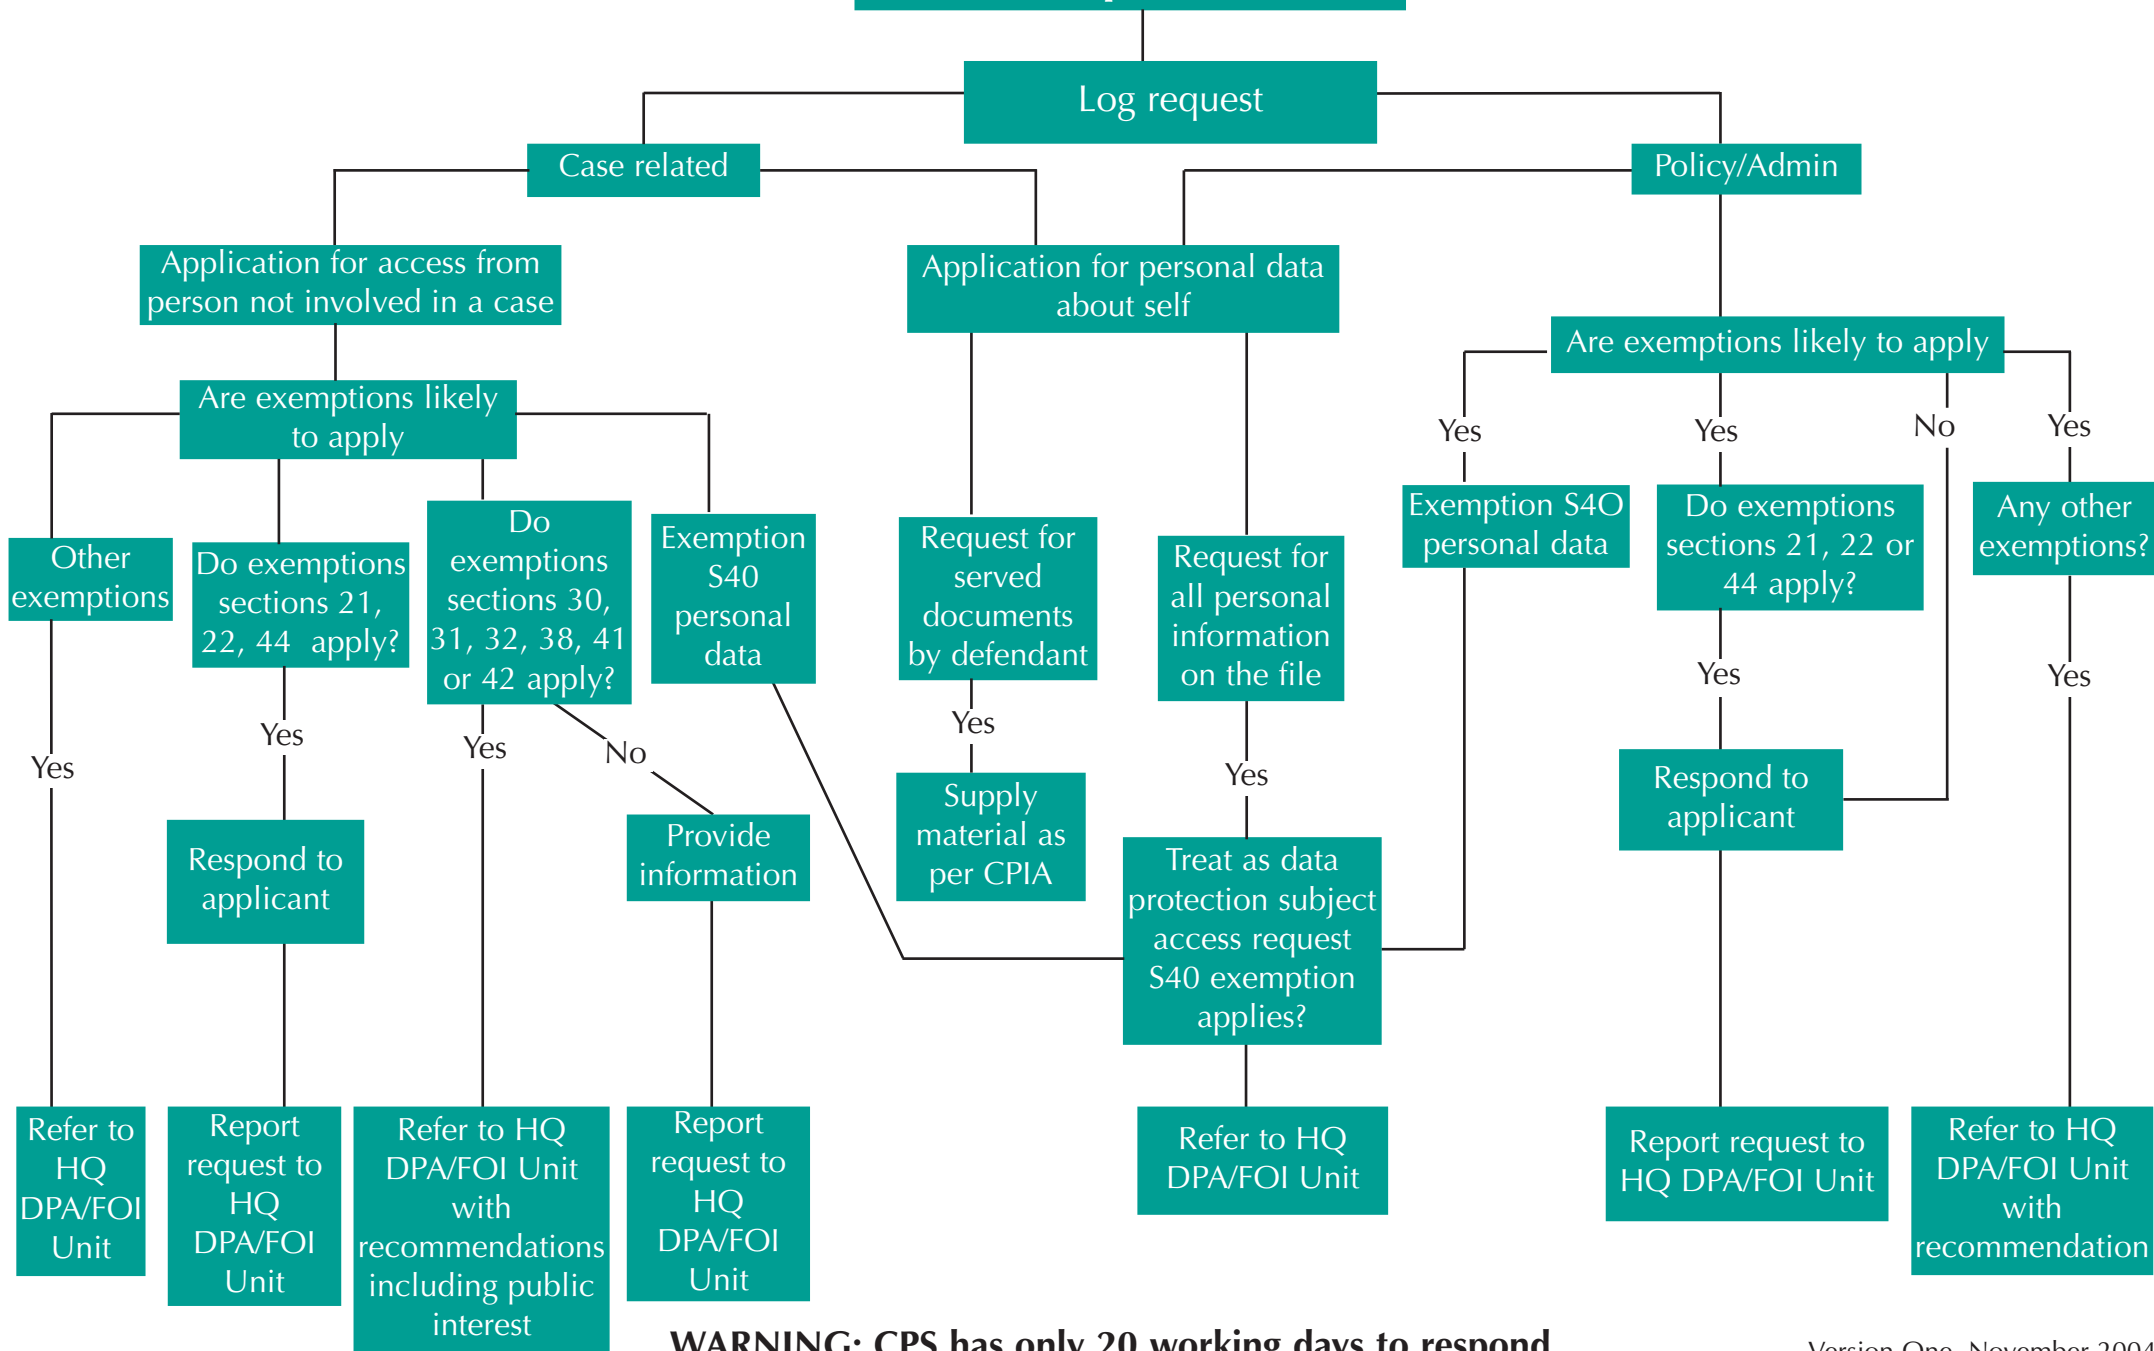

FOI Request Process Map

Written request received

WARNING: CPS has only 20 working days to respond